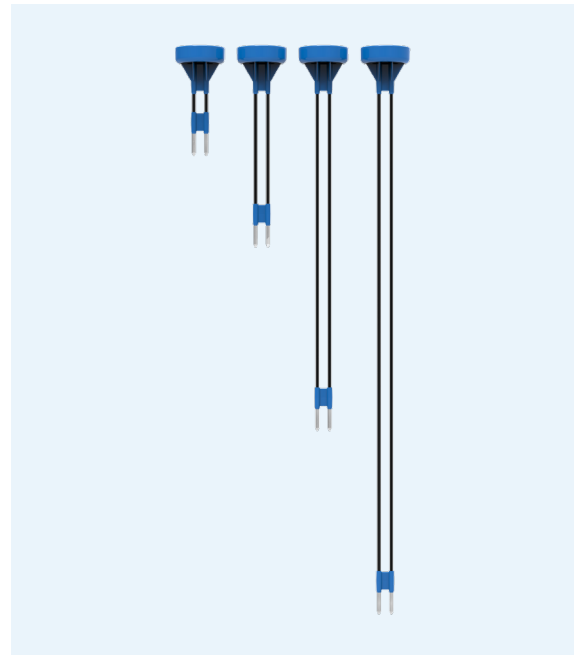

Single Depth Soil Moisture Probe

GENERAL				
Measurement	Soil moisture			
Measurement depths	15 cm / 6"	30 cm / 12"	60 cm / 24"	90 cm / 36"
Dimensions	20x8x8 cm 7.8x3x3"	35x8x8 cm 13.8x3x3"	65x8x8 cm 25.6x3x3"	95x8x8 cm 37.4x3x3"
Weight	0.23 kg 0.50 lbs	0.28 kg 0.61 lbs	0.37 kg 0.81 lbs	0.44 kg 0.97 lbs
Power	Internal Lithium battery included (built-in)			
Operating voltage	3.0 V			
Life expectancy	5 - 8 years			
Operating environment	- 20 to + 60°C			
Waterproof enclosure	IP67+ suitable for outdoor environments			
Installation requirements	By hand or rubber hammer (hammerable)			
Certification	LoRa Alliance / FCC / CE			

SOIL MOISTURE	
Soil moisture measurement protocol	Impedance (soil resistivity and capacitance) <i>patented</i>
Soil moisture measurement output	<ul style="list-style-type: none"> Volumetric Water Content (VWC%) Sensoterra Index (SI)
Soil moisture measurement volume	6.2 cm ³ (2.44 inch ³)
Soil moisture resolution	Reported to the nearest 0.1 %
Measurement Range	From 0% to the maximum water capacity of the soil by total volume - e.g. 53% for clay or 40% for sand.
Accuracy	±1.5 moisture percentage at pF : ≥ 2, when using a Sensoterra calibration curve that matches the soil type
Supported soil types	There are 20+ common soil types available as standard calibrations. Standard calibrations are continuously added and/or updated to include new soil types & compositions. Custom specified calibration available on request.