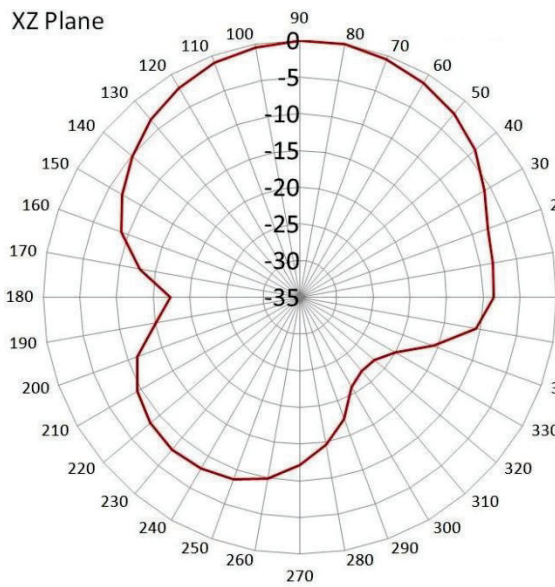

915MHz

Zhejiang JC Antenna Co., Ltd

Add: 398#, Zhenye Road, South Street, Jiaxing, Zhejiang, China

Http:// www.jinchanggps.com E-mail: sale9@jinchanggps.com

Tel:86-0573-83692157/83692605/83958637 Fax:86-0573-83958635