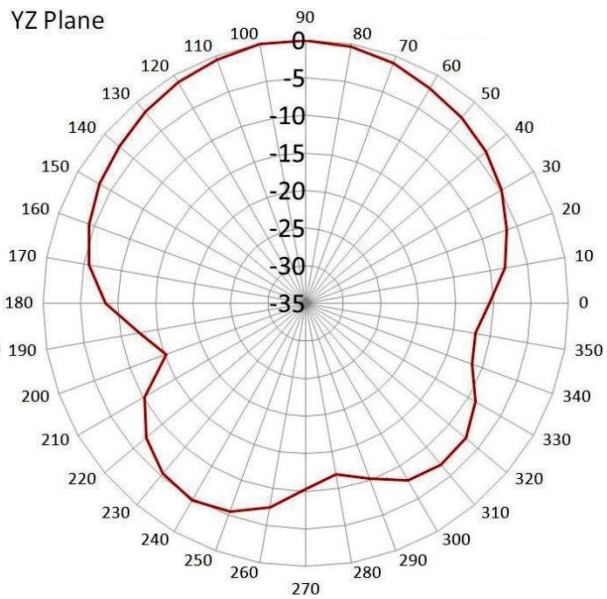

915MHz

Zhejiang JC Antenna Co., Ltd

Add: 398#, Zhenye Road, South Street, Jiaxing, Zhejiang, China

Http:// www.jinchanggps.com E-mail: sale9@jinchanggps.com

Tel:86-0573-83692157/83692605/83958637 Fax:86-0573-83958635