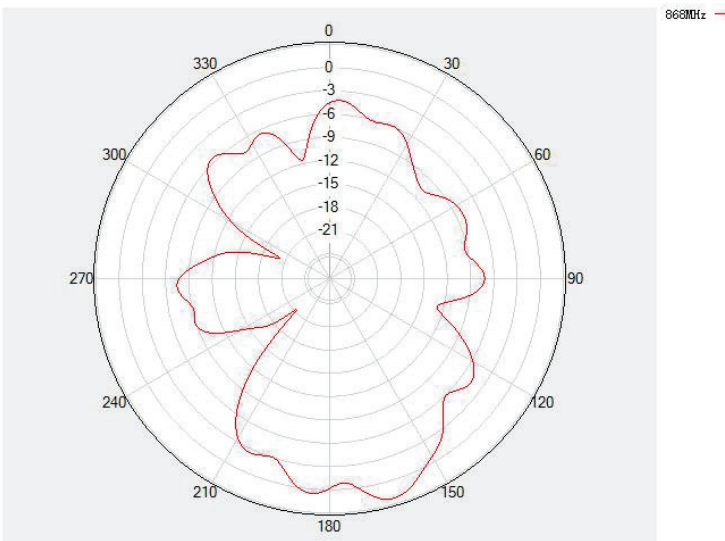

**Radiation Pattern**

868MHz

XY

XZ

YZ

**Zhejiang JC Antenna Co., Ltd**

Add: 398#, Zhenye Road, South Street, Jiaxing, Zhejiang, China

Http:// www.jinchanggps.com E-mail:sale9@jinchanggps.com