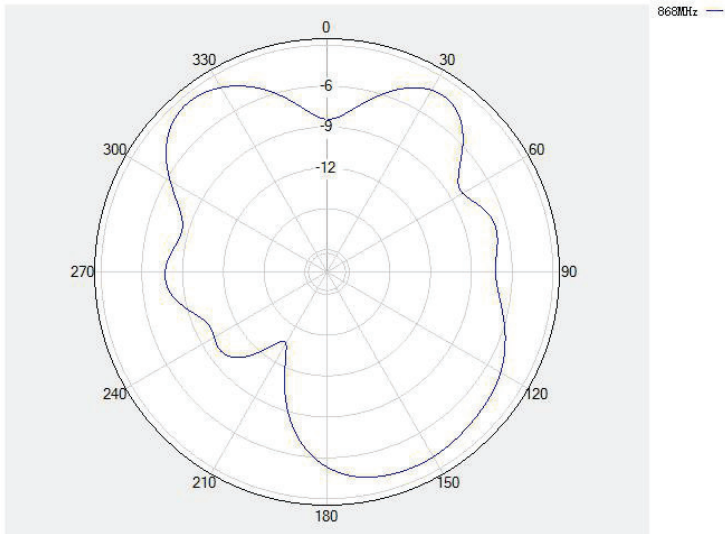

Radiation Pattern

868MHz

XY