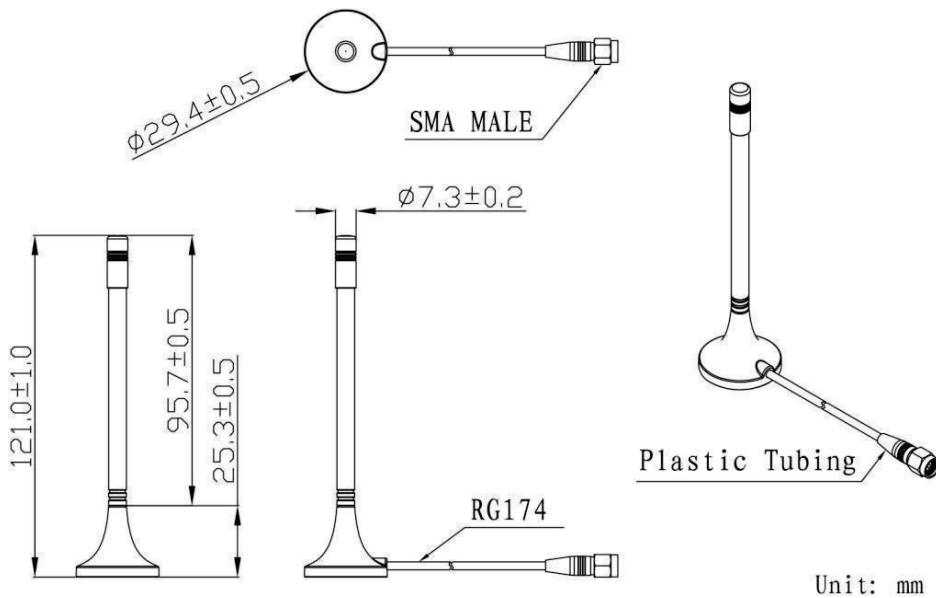

DIMENSIONS

Zhejiang JC Antenna Co., Ltd

Add: 398#, Zhenye Road, South Street, Jiaxing, Zhejiang, China

Http:// www.jinchanggps.com E-mail: sale9@jinchanggps.com

Tel: 86-0573-83692157/83692605/83958637 Fax: 86-0573-83958635