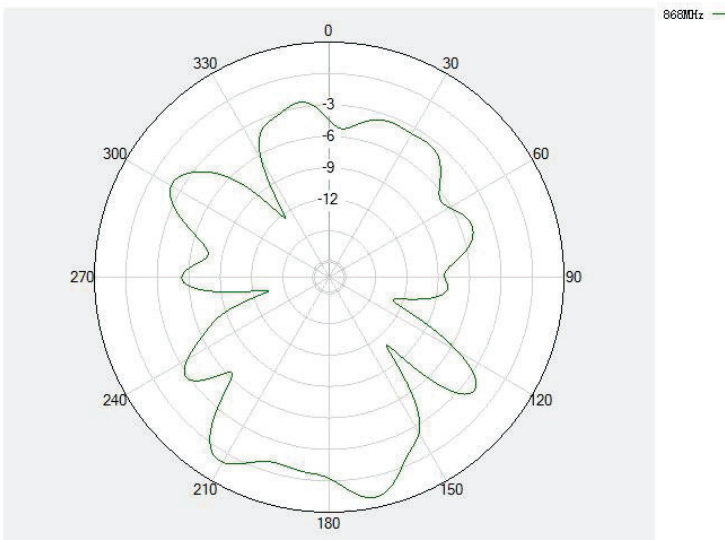

Radiation Pattern

868MHz

XY

XZ

YZ

Zhejiang JC Antenna Co., Ltd

Add: 398#, Zhenye Road, South Street, Jiaxing, Zhejiang, China

Http:// www.jinchanggps.com E-mail:sale9@jinchanggps.com

Tel:86-0573-83692157/83692605/83958637 Fax:86-0573-83958635