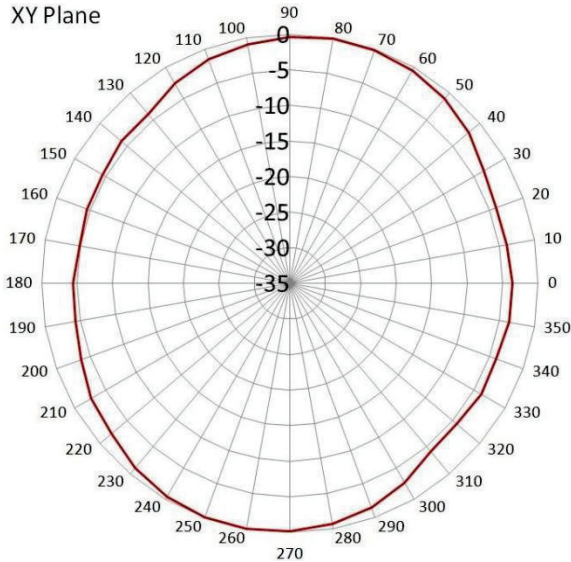

915MHz

Zhejiang JC Antenna Co., Ltd

Add: 398#, Zhenye Road, South Street, Jiaxing, Zhejiang, China

Http:// www.jinchanggps.com E-mail: sale9@jinchanggps.com

Tel:86-0573-83692157/83692605/83958637 Fax:86-0573-83958635