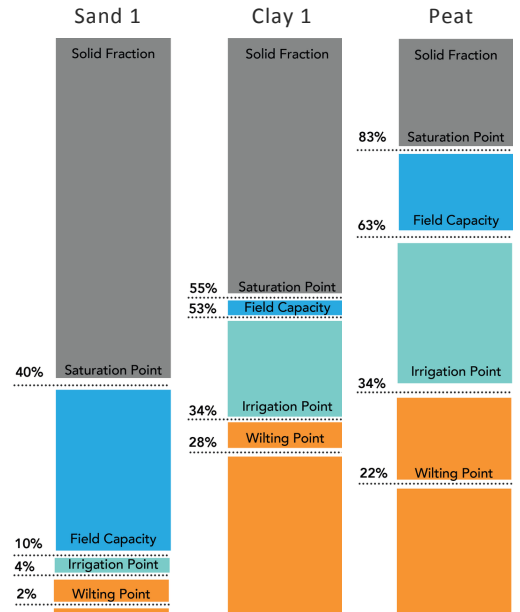

#### No Over Irrigation

Conserve water & prevent pollution of ground water

#### Lowest TCO

Low-cost IoT technology  
5-8 year battery lifetime

**All soil types have different moisture behaviours**  
 Currently, Sensoterra offers 25+ soil calibrations, with more added continuously. If your specific soil is not in the standard library, we can add it on request to achieve 99.5% accuracy.

**pF values & Sensoterra Index**

Healthy soil moisture levels are different for every soil type.

**Irrigation Patterns**

Know when to start irrigation, and when to stop with soil specific high- and low soil moisture thresholds.