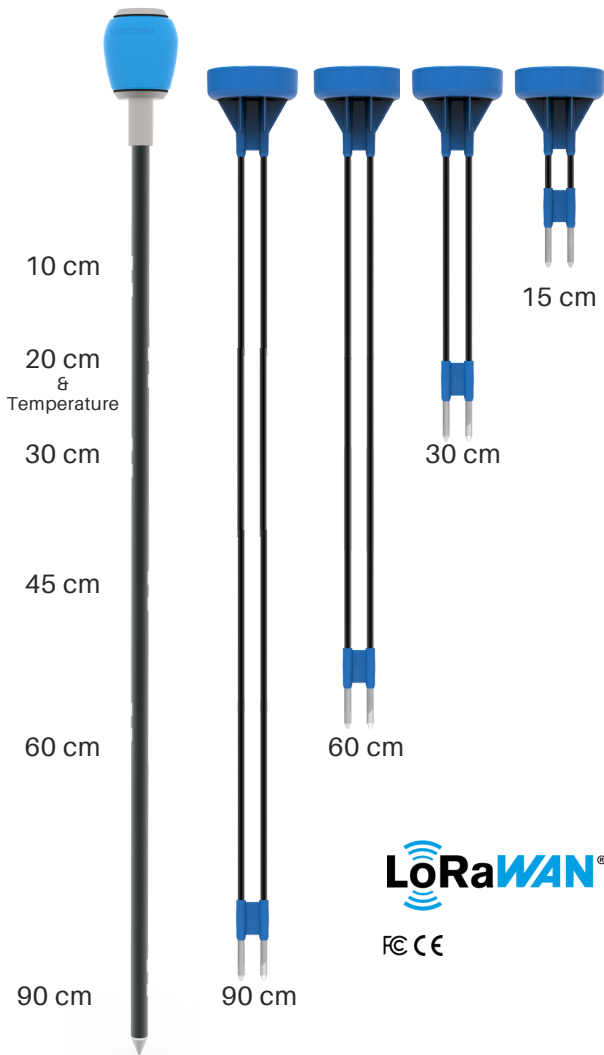

## Soil moisture sensors

#### High Accuracy

Precise calibrations for every soil type, up to 99.5% accuracy