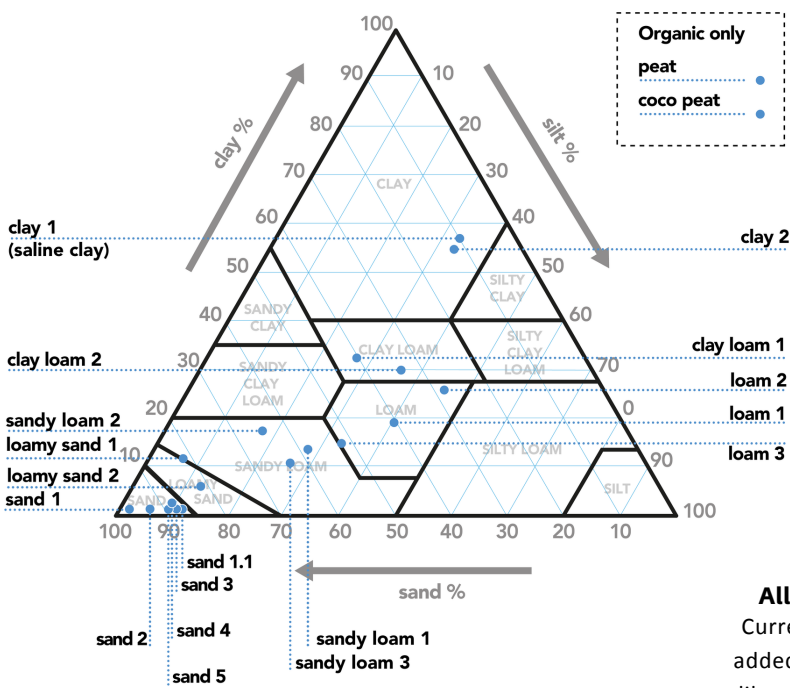

All soil types have different moisture behaviours
Currently, Sensoterra offers 25+ soil calibrations, with more added continuously. If your specific soil is not in the standard library, we can add it on request to achieve 99.5% accuracy.