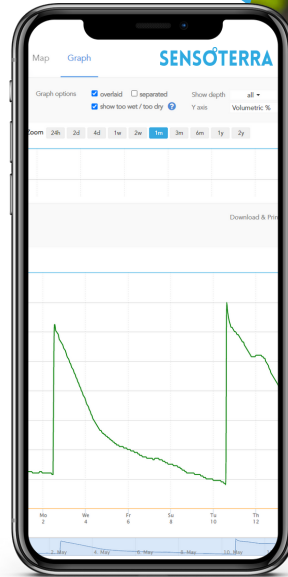

## Soil moisture sensors

### We enable water management solutions

- Hammerable: Install in under a minute
- Built to integrate - API first
- 100% maintenance free
- 99.5% Accuracy
- Free Data & Monitor App
- Low Total Cost of Ownership

#### High Accuracy

Precise calibrations for every soil type, up to 99.5% accuracy