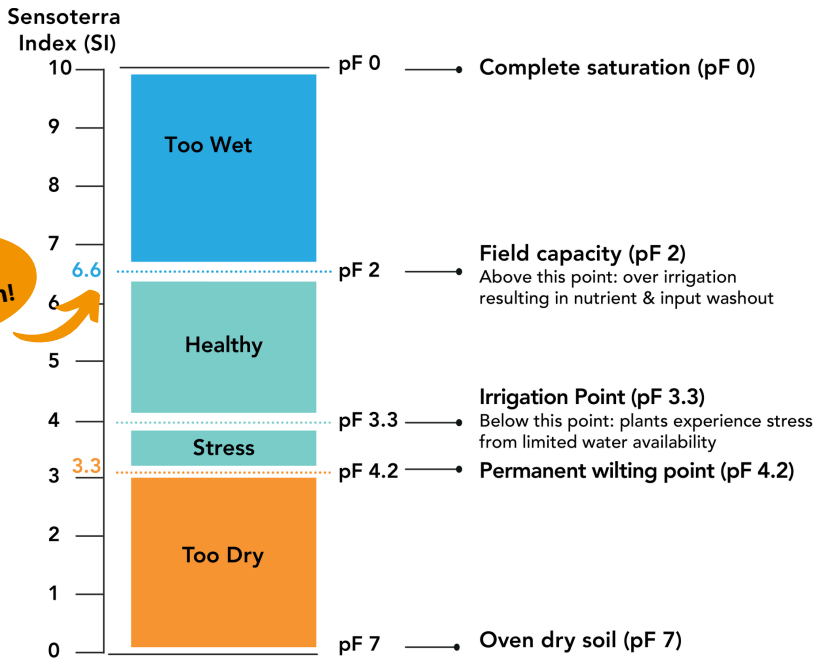

#### Healthy Soil

Automatic thresholds for the optimal moisture content

#### No Over Irrigation

Conserve water & prevent pollution of ground water

#### Lowest TCO

Low-cost IoT technology  
5-8 year battery lifetime

**All soil types have different moisture behaviours**  
 Currently, Sensoterra offers 25+ soil calibrations, with more added continuously. If your specific soil is not in the standard library, we can add it on request to achieve 99.5% accuracy.

**pF values & Sensoterra Index**

Healthy soil moisture levels are different for every soil type.

**Irrigation Patterns**

Know when to start irrigation, and when to stop with soil specific high- and low soil moisture thresholds.