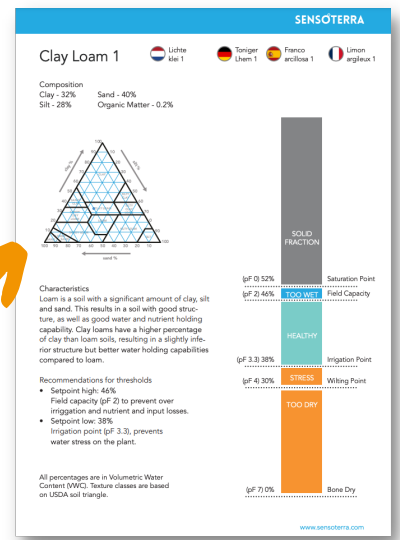

#### High Accuracy

Precise calibrations for every soil type, up to 99.5% accuracy

#### Healthy Soil

Automatic thresholds for the optimal moisture content

#### Lowest TCO

Low-cost IoT technology  
5-8 year battery lifetime

**All soil types have different moisture behaviours**  
 Currently, Sensoterra offers 25+ soil calibrations, with more added continuously. If your specific soil is not in the standard library, we can add it on request to achieve 99.5% accuracy.

**pF values & Sensoterra Index**

Healthy soil moisture levels are different for every soil type.

**Irrigation Patterns**

Know when to start irrigation, and when to stop with soil specific high- and low soil moisture thresholds.