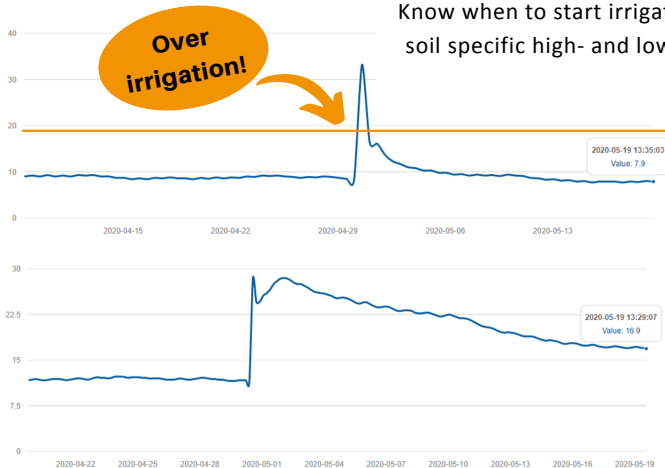

#### No Over Irrigation

Conserve water & prevent pollution of ground water

#### Lowest TCO

Low-cost IoT technology  
5-8 year battery lifetime

**All soil types have different moisture behaviours**  
 Currently, Sensoterra offers 25+ soil calibrations, with more added continuously. If your specific soil is not in the standard library, we can add it on request to achieve 99.5% accuracy.

**pF values & Sensoterra Index**

Healthy soil moisture levels are different for every soil type.

**Irrigation Patterns**

Know when to start irrigation, and when to stop with soil specific high- and low soil moisture thresholds.